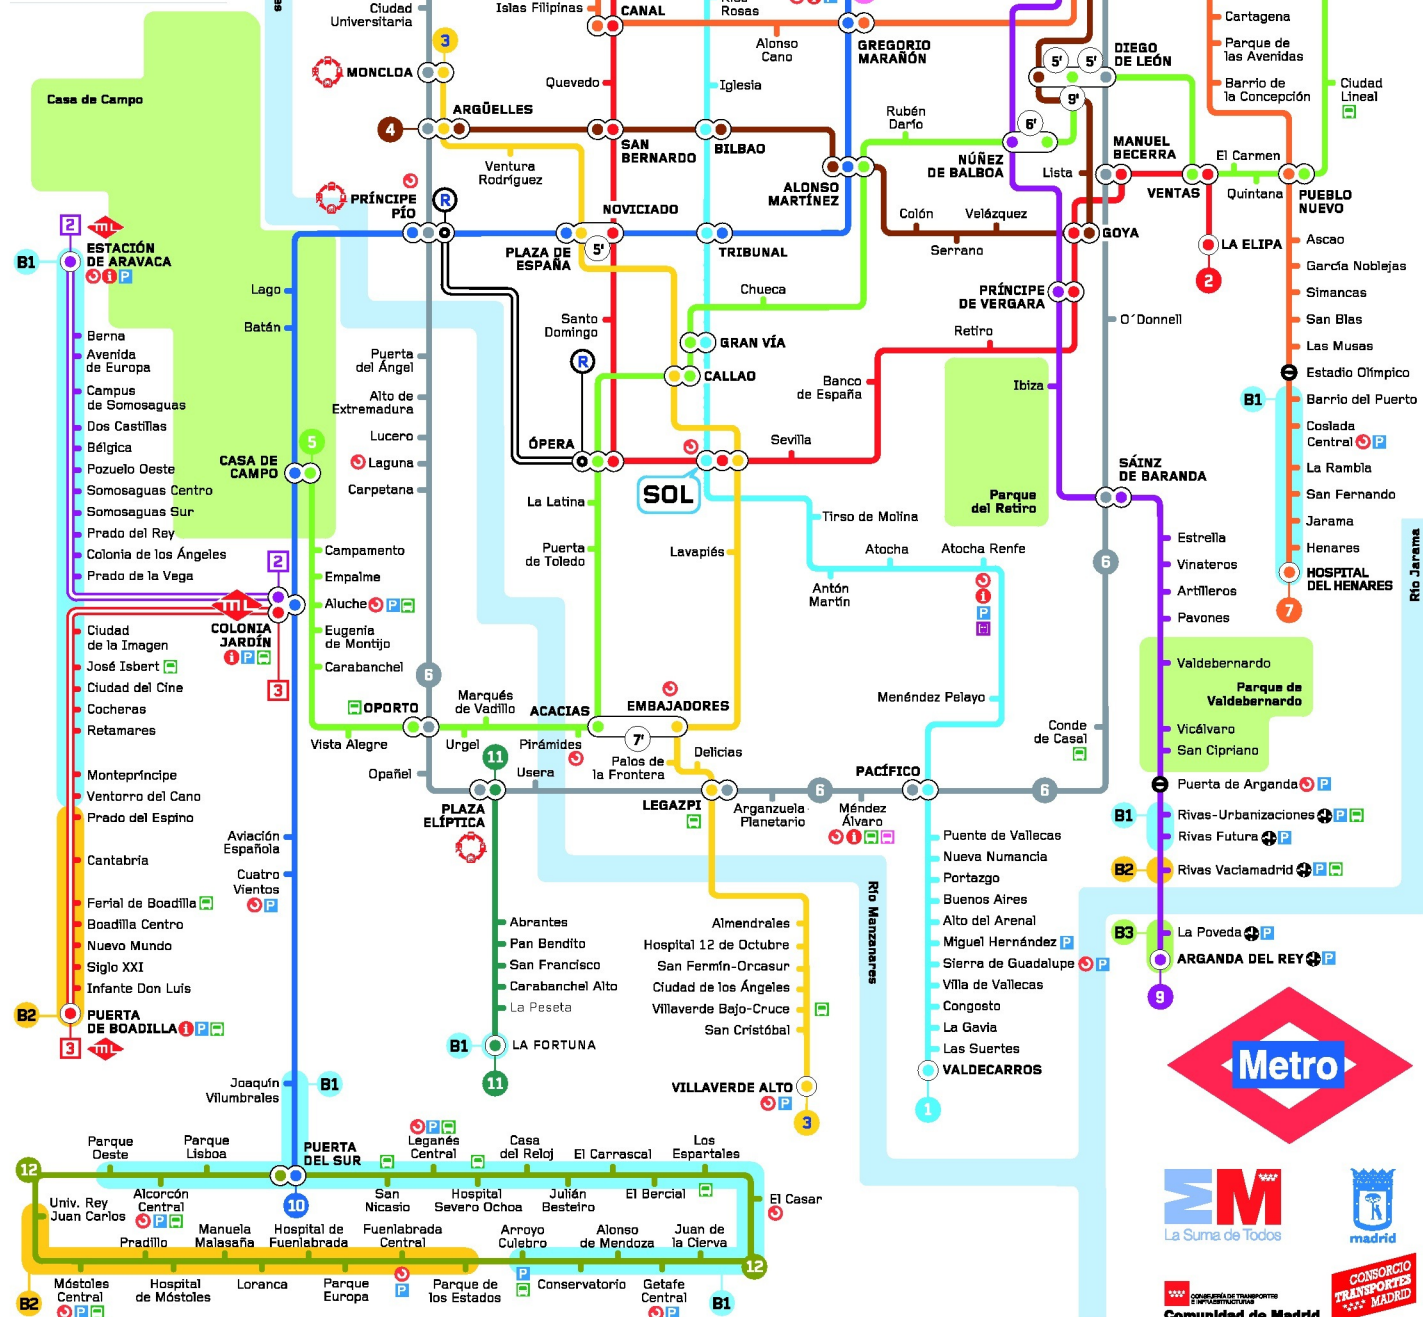

Congress venue

Madrid airport

Schematic map of the subway network

Metro Lines

- 1 PINAR DE CHAMARTÍN / VALDECARROS
- 2 LA ELIPA / CUATRO CAMINOS
- 3 VILLAVERDE ALTO / MONCLOA
- 4 ARGÜELLES / PINAR DE CHAMARTÍN
- 5 ALAMEDA DE OSUNA / CASA DE CAMPO
- 6 CIRCULAR
- 7 HOSPITAL DEL HENARES / PITIS
- 8 NUEVOS MINISTERIOS / AEROPUERTO
- 9 HERRERA ORIA / ARGANDA DEL REY
- 10 HOSPITAL INFANTA SOFÍA / PUERTA DEL SUR
- 11 PLAZA ELÍPTICA / LA FORTUNA
- 12 METROSUR
- R ÓPERA / PRÍNCIPE PÍO

Keys

- Metro Interchange station
- Interchange station with long walking distance
- Station with restricted opening times
- Change of trains
- Madrid-Barajas Airport
- Airport extra charge
- Renfe suburban railway station
- Travel information centre
- Parking
- Suburban bus station
- Interegional bus station
- Railway station
- Transfer Terminal
- Light Rail
- Change of fare

Light Rail

- 1 PINAR DE CHAMARTÍN / LAS TABLAS
- 2 COLONIA JARDÍN / ESTACIÓN DE ARAVACA
- 3 COLONIA JARDÍN / PUERTA DE BOADILLA

Change for train to El Escorial

© Diseño Barba S.L. 2008. Ref.: 01/2011