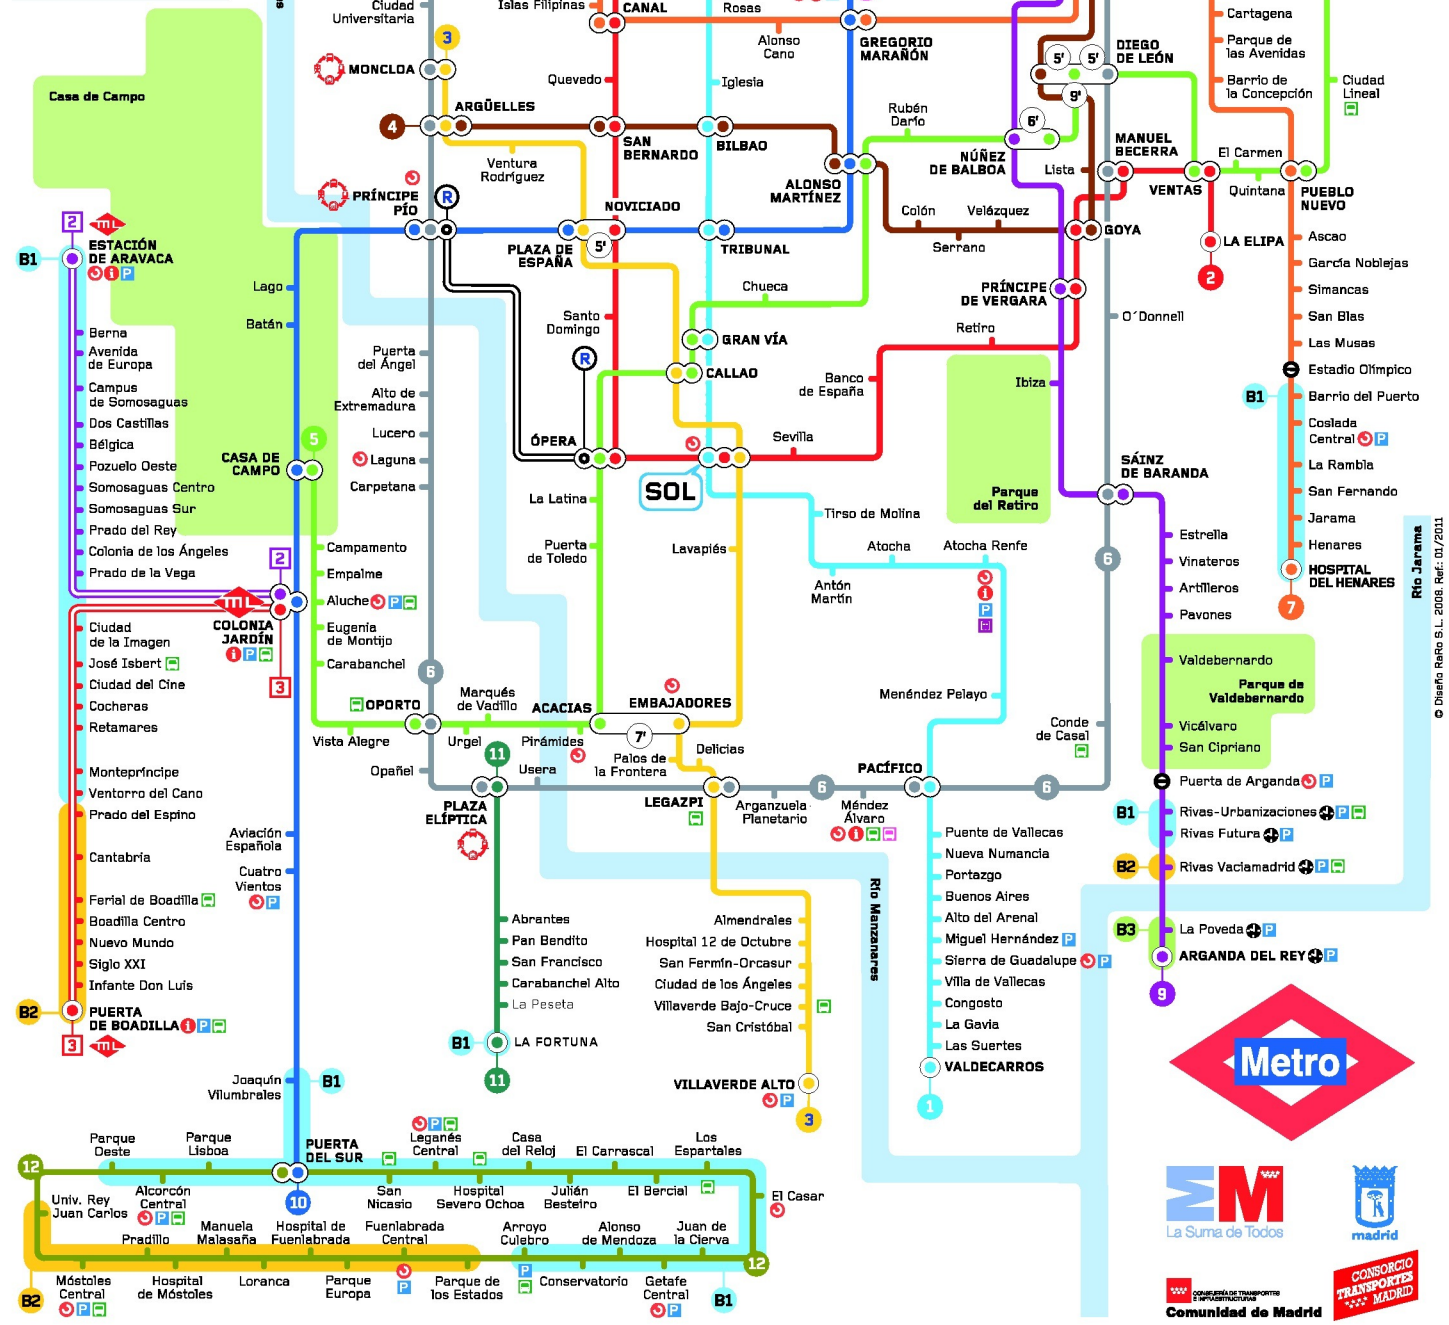

# Schematic map of the subway network

Madrid airport

## Metro Lines

- 1 PINAR DE CHAMARTÍN / VALDECARROS
- 2 LA ELIPA / CUATRO CAMINOS
- 3 VILLAVEVERDE ALTO / MONCLOA
- 4 ARGÜELLES / PINAR DE CHAMARTÍN
- 5 ALAMEDA DE OSUNA / CASA DE CAMPO
- 6 CIRCULAR
- 7 HOSPITAL DEL HENARES / PITIS
- 8 NUEVOS MINISTERIOS / AEROPUERTO
- 9 HERRERA ORIA / ARGANDA DEL REY
- 10 HOSPITAL INFANTA SOFÍA / PUERTA DEL SUR
- 11 PLAZA ELÍPTICA / LA FORTUNA
- 12 METROSUR
- R ÓPERA / PRÍNCIPE PÍO

## Keys

- Metro Interchange station
- Interchange station with long walking distance
- Station with restricted opening times
- Change of trains
- Madrid-Barajas Airport
- Airport extra charge
- Renfe suburban railway station
- Travel information centre
- Parking
- Suburban bus station
- Interegional bus station
- Railway station
- Transfer Terminal
- Light Rail
- Change of fare

## Light Rail

- 1 PINAR DE CHAMARTÍN / LAS TABLAS
- 2 COLONIA JARDÍN / ESTACIÓN DE ARAVACA
- 3 COLONIA JARDÍN / PUERTA DE BOADILLA

Change for train to El Escorial

  
  
  
 Comunidad de Madrid

© Diseño Barco S.L. 2008. Ref.: 01/2011